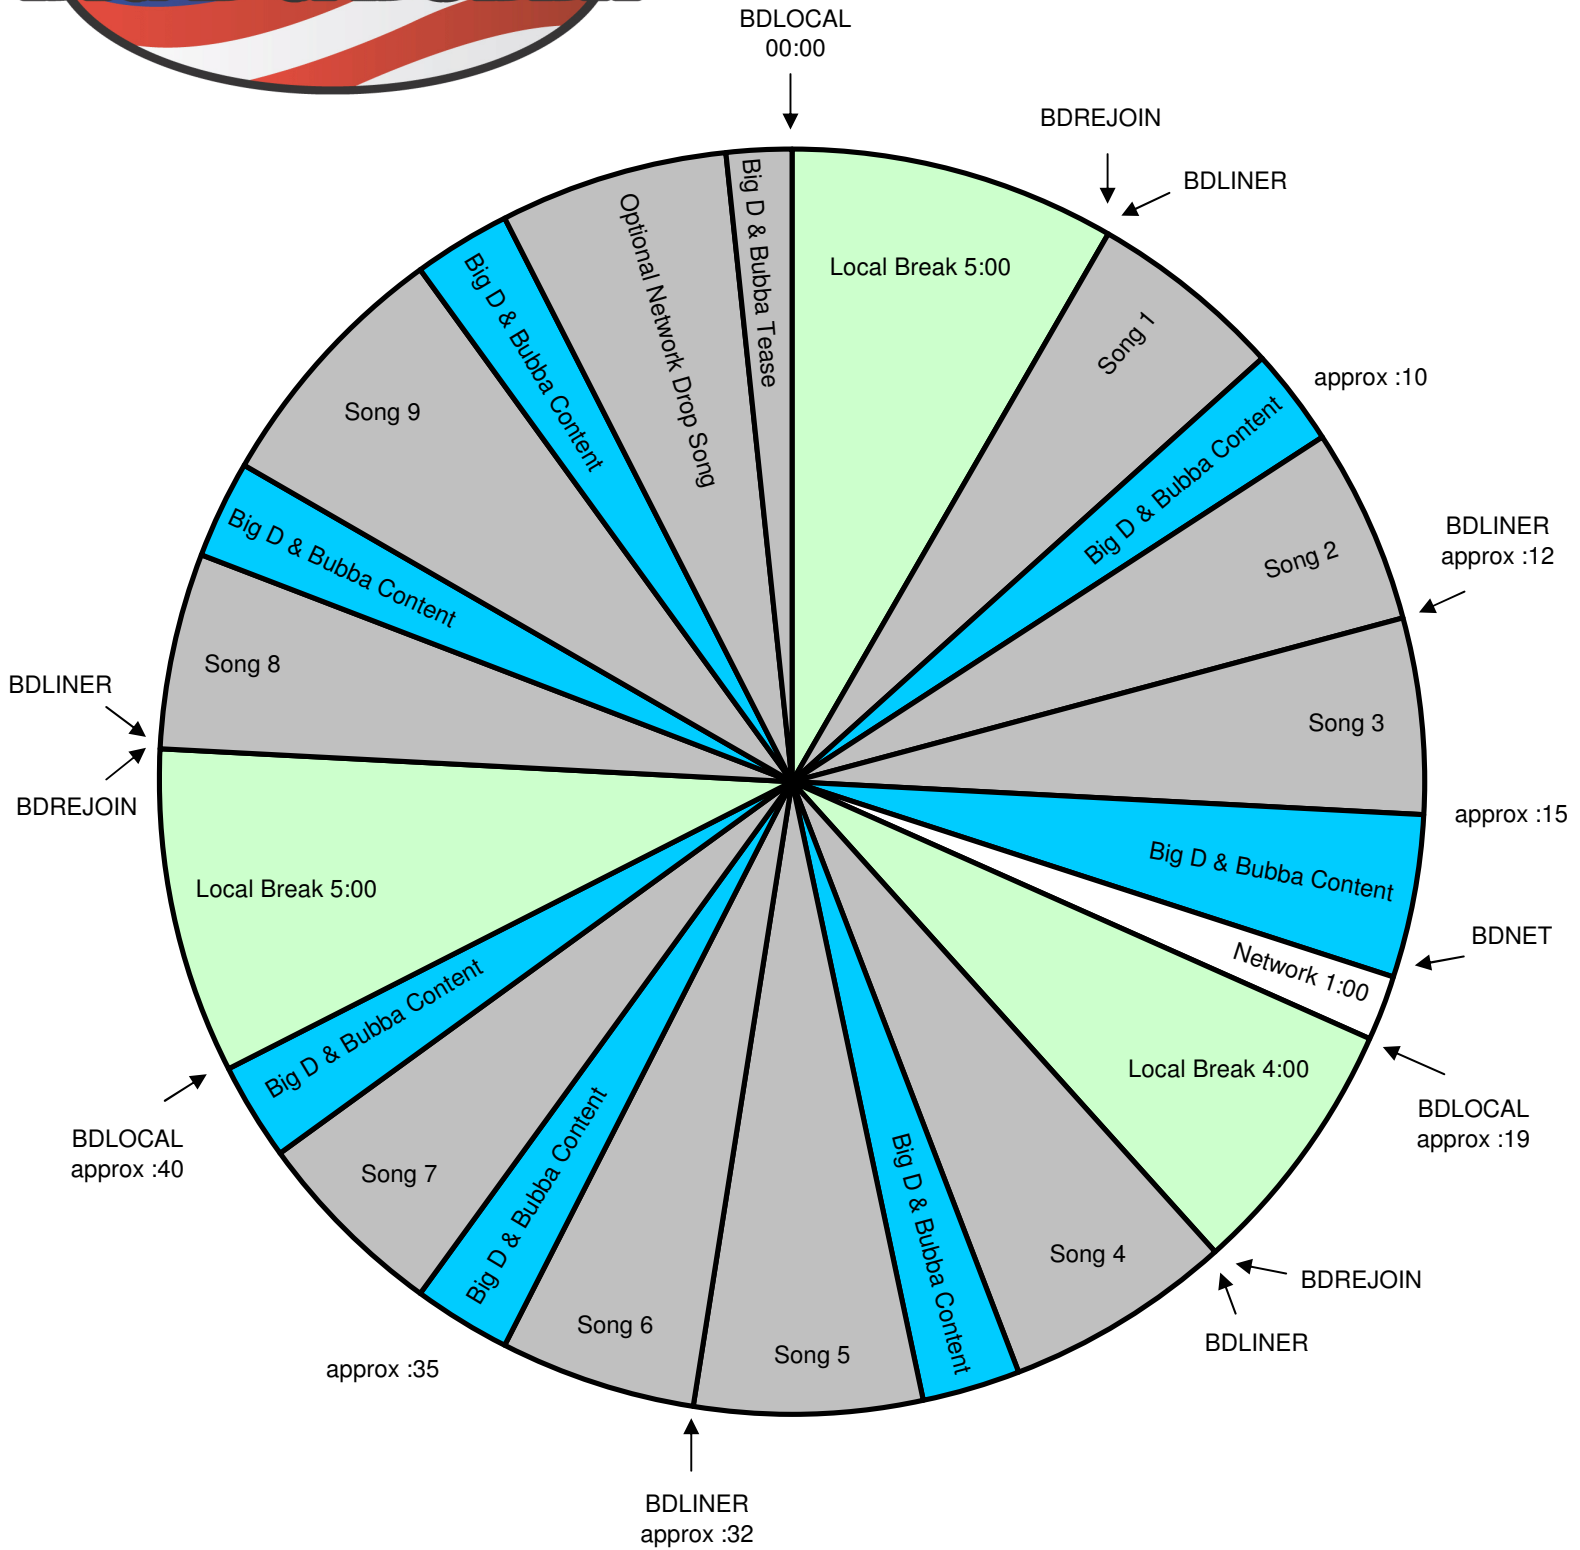

BIG D & BUBBA PROGRAM CLOCK

Effective March 4, 2013

Premiere XDS PRO4-P Satellite

6 AM - 10 AM EASTERN

3 AM - 7 AM PACIFIC

For Technical Assistance Call
 Premiere Network Operations Center: 800-276-4431
 Technical Info: <http://engineering.premiereradio.com>

BDLINER fires D&B call letter liner
 BDLOCAL fires local breaks
 BDNET fires the network break